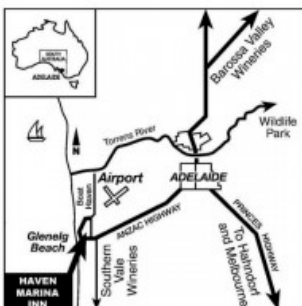

Comfort Inn Haven Marina

6-10 Adelphi Tce, Glenelg North SA 5045
t: 08 8350 5199 f: 08 8350 5299
e: functions@haveninn.com.au
w: www.haveninn.com.au